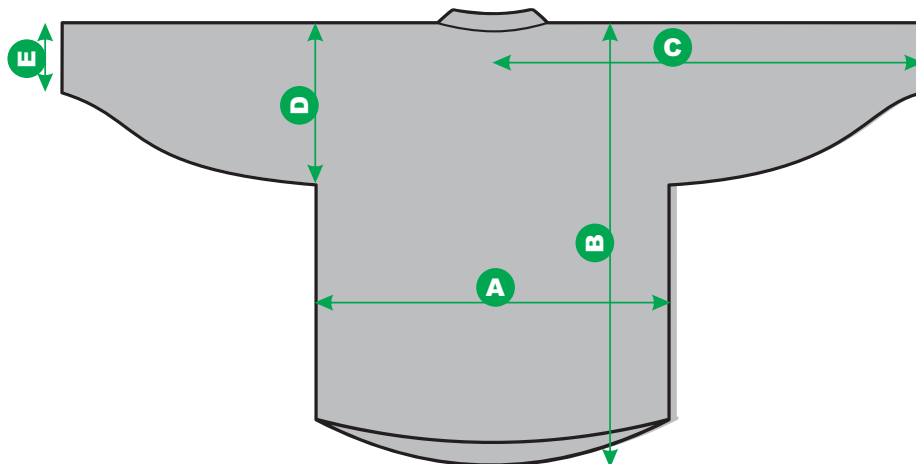

TROY

SIZE CHART

DISCLAIMER: The illustration(s) above is/are graphic representations and is/are for viewing only. Please review all logo(s) and numbers and their respective sizes prior to confirmation. Logos and numbers are drawn as much to scale as possible. If no specific color code is given we reserve the right to use our stock color(s). **IMPORTANT:** Each monitor/screen is and will exhibit different colors. If a Pantone color code is given Troy Apparel will try to match it as close as possible.

APPAREL

TJ-80, TJ-88, TJ-280, TJ-290, TJ-300

JERSEY SIZE CHART SIZES IN INCHES

	JUNIOR					SENIOR					
	XS	S/M	L/XL	G	INT G	S	M	L	XL	XXL	SR G
A	15.5	18.0	20.0	25.0	27.0	21.0	23.0	25.0	27.0	29.0	32.0
B	22.0	26.0	28.0	30.0	31.0	30.0	31.0	32.0	33.0	34.5	33.5
C	22.0	26.0	27.5	31.0	33.0	32.0	33.0	34.0	35.5	36.0	34.0
D	8.5	10.5	11.0	13.0	13.5	11.5	12.0	13.0	13.5	14.0	16.5
E	4.0	4.5	4.5	8.0	8.0	5.5	5.5	6.0	6.5	7.0	8.0

NOTES

IMPORTANT:

All measurements indicated will vary between patterns, cut styles and sublimated garments. Please allow for 5 to 10% discrepancy when sizing the apparel.

TROY APPAREL INC.
10175 Hôtel de Ville
Montréal-Nord, Québec
Canada, H1H 3V3